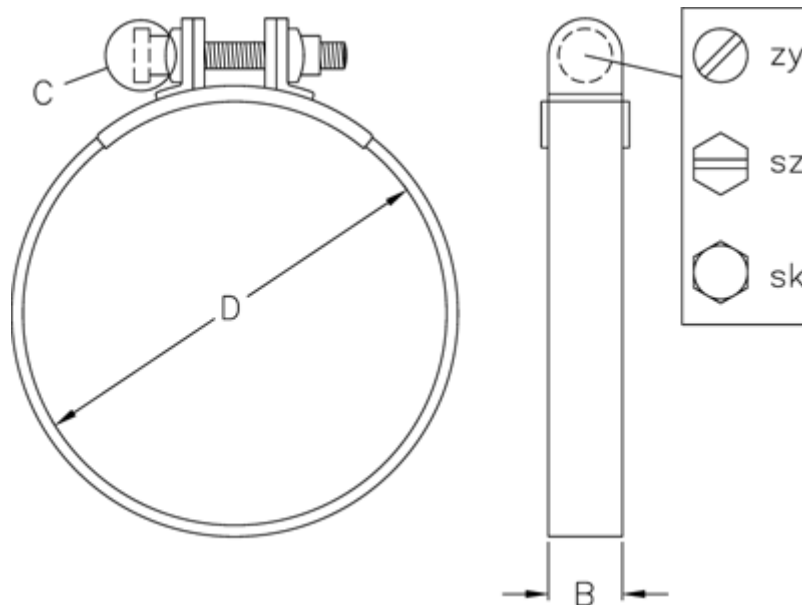

Data Sheet

Article number: 02150000125

Description: Sealing Clamp S 125 W1

Measures

C (screw type) = SZ
Diameter D = 125
Width B = 20